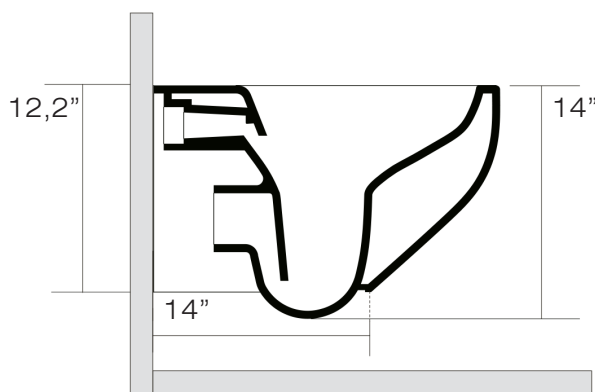

DRAWING | TOILET
FRESCO WALL-HUNG WC NORIM
20,5"x13,4"x14"

Mariolli

HINTEX

Tel: +1 (844) 404-0440 Email: info@hintex.com
Website: www.hintex.com