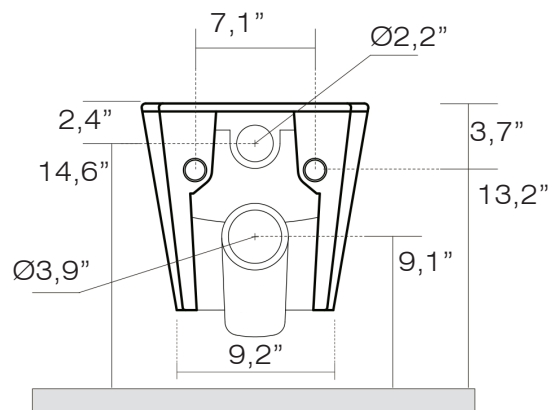

DRAWING | TOILET
FRESCO WALL-HUNG WC NORIM
20,5"x13,4"x14"

Mariolli

HINTEX

Tel: +1 (844) 404-0440 Email: info@hintex.com
Website: www.hintex.com