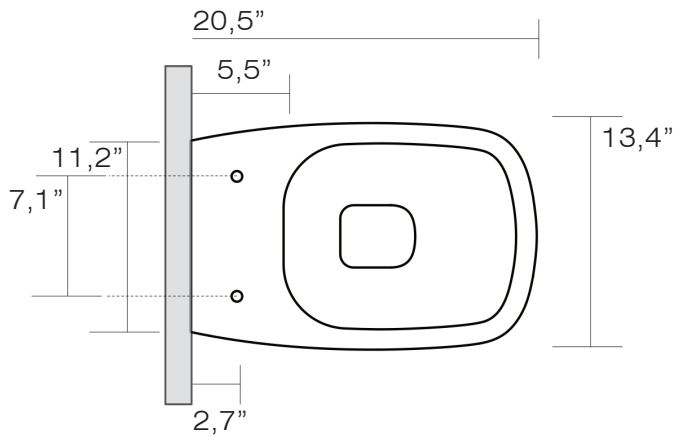

DRAWING | TOILET
FRESCO WALL-HUNG WC NORIM
20,5"x13,4"x14"

Mariolli

HINTEX

Tel: +1 (844) 404-0440 Email: info@hintex.com
Website: www.hintex.com